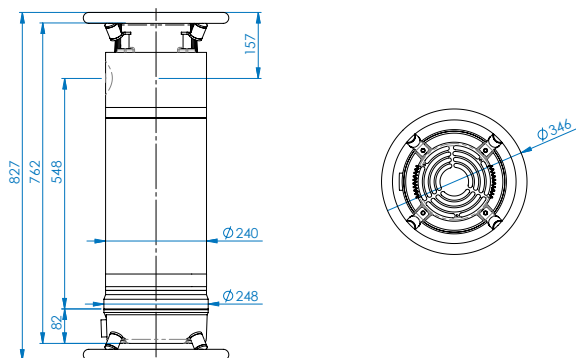

Quality, Performance, Ruggedness

DIRECTIONAL,
PANORAMIC &
CRAWLER

IP 65

50 TO 360 KV

RUGGEDIZED

AUTO-CORRECTION
X-RAY BEAM

FEATURES

	Unit	SITEX D3206
BEAM	-	Directional
POWER SUPPLY	-	Mains
Output voltage range	kV	90 to 320
Tube current range	mA	1 to 6
Tube current at full output	mA	6.0
Maximum power at the anode	W	N.A.
Constant power mode	-	No
Working cycle at 30°C (*)	%	100
Steel penetration	mm/in	73 / 2.9 ***
Weight (excluding hand rings)	Kg/lbs	31 / 68.3
Overall dimensions	mm/in	Ø 346 x 831 / 13.6 x 32.7
Leakage dose at 1 m at full output	mSv/h	< 10
Optical focal spot according to EN 12543	mm/in	2.5 x 2.5 / 0.1 x 0.1
Maximum useful angle	°	60 x 40 elliptical
Inherent filtration	mm/in	2.5(AI) + 0.4(Ni) / 0.1 + 0.02
Waterproof level	-	IP65
Operating temperature	°C/F°	-25 to +70 / -13 to +158
Storage temperature	°C/F°	-40 to +80 / -40 to +176
Guard rings	-	2

(*) 700 mm FFD, 10 min, AA400, D=2 for CPD

DRAWINGS

SCU

	Unit	SCU 2.0
Supply voltage range	VAC	90 to 264
Supply frequency range	Hz	45 to 66
Maximum input power	kVA	2
Cos(phi) / power factor at full power 230Vac	-	0.98 / 0.98
Type of power supply	-	Mains, generator set, inverter
kV accuracy	%	± 0.5
mA accuracy	%	± 0.5
kV selection step	kV	1
mA selection step	mA	0.1
Time selection step	s	1
Timer range	min:sec	00:15 to 99:59
Operating weight	Kg/lbs	14.6 / 32.2
Overall size	mm³/in³	355/14 (W) x 157/6 (H) x 525/20.7 (D)
Operating temperature range	°C/F°	-25 to +55 / -13 to 131
Storage temperature range	°C/F°	-40 to +80 / -40 to 176
Ingress protection	-	IP65
System	-	Industrial PC boards
Control of mains voltage and frequency	-	Yes
Control of ambient temperature	-	Yes
Logging of shots history	-	Yes
Pre-warning time	s	3 to 99
Pilot light indicators	-	3 (green, red, yellow)
Independent START and STOP buttons	-	YES
Two positions safety key rotary switch	-	Standby - X-ray
Two position main rotary switch	-	Mains On-Off
Vacuum Fluorescent Display	Line x char.	2 x 20 with anti-reflection screen

ACCESSORIES

All specifications are non contractual and subject to change without prior notice.

TELEDYNE ICM

Zoning Les Plennes / Rue Du Progrès 3 / B-4821 Andrimont (Dison) - Belgium

+32 (0)87 44 01 50 / icm.sales@teledyne.com

TELEDYNE ICM
Everywhereyoulook™

Part of the Teledyne Imaging Group